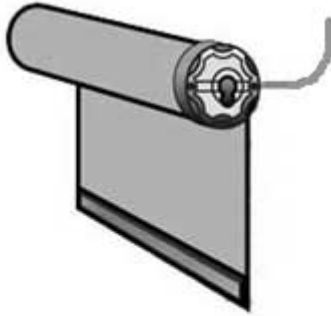

SafeTech Total Motorization™ Technology

Motorization provides automated convenience and control as an ideal solution for large openings, heavy fabric loads, or simply for the fun of it!

- -Direct A/C wire, Plug-in-wall, or Solar powered
- -Healthy Low EMF, energy saving components.
- -Wireless cost saving radio frequency technology.
- -Handheld remote, wall switch, weather sensor, + more!
- -Expandable versatile Individual or group control.