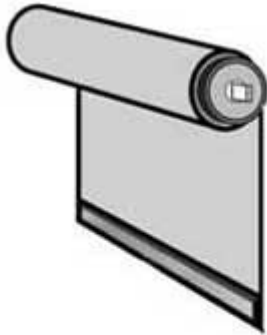

SAFESHADES™ ROLLER OPERATING AND VALANCE OPTIONS

SafeTech Spring™

Using the same institutional hardware the school shades of our youth had and possibly the industries only child safe option without an extra charge!

-Recycled steel tube construction for durability and coverage of larger openings.

-Basic unfinished mounting hardware.

-One of our economical shading options.

Controlled by grasping the center with wrist action lock requiring the operator to reach the top as well as the very bottom of the shade.